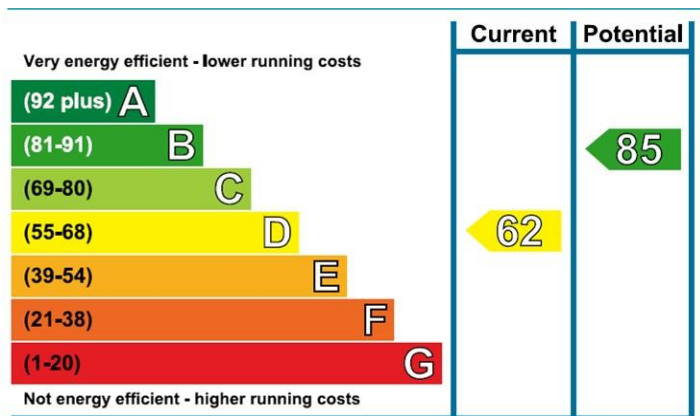

### Additional Information

This property is council tax A. EPC Rating D. Minimum term 6 month tenancy. Please note the photos in this brochure were taken before the previous tenant moved in. Therefore if you view the property it may look slightly different than the photos.

### EPC Graph (full EPC available on request)